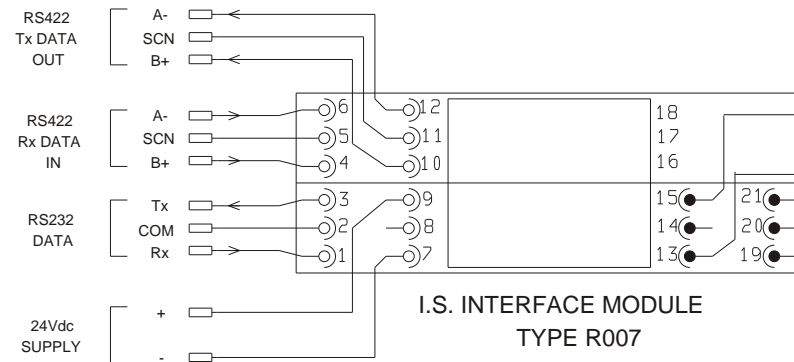

SAFE AREA HAZARD AREA

SENTRY CARD READER

MERCURY 2e TERMINAL

BARRIER or ISOLATOR

I.S. INTERFACE MODULE
TYPE R007

REVISION	0					THIS DRAWING MAY NOT BE REPRODUCED WITHOUT THE CONSENT OF DANIEL EUROPE © DANIEL EUROPE LTD 1998		DIMENSIONS IN MILLIMETERS			
DATE	June 21st 2001					THIS DRAWING HAS BEEN ISSUED FOR:-		<input type="checkbox"/> CUSTOMER APPROVAL <input type="checkbox"/> MANUFACTURING <input type="checkbox"/> INFORMATION			
ECN REF	ORIG										
DRAWN	MSC										
CHECKED										TITLE Mercury Communications	
APPROVED						MATERIAL		TITLE		REF No	
						SHT OF		NOT TO SCALE		CAL No	
										DRG No	