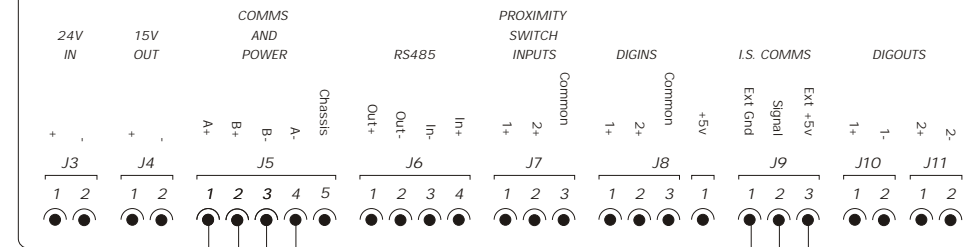

SAFE AREA HAZARD AREA

SENTRY CARD READER

MERCURY 2e TERMINAL

BARRIER or ISOLATOR

I.S. INTERFACE MODULE
TYPE R007

REVISION	0					THIS DRAWING MAY NOT BE REPRODUCED WITHOUT THE CONSENT OF DANIEL EUROPE © DANIEL EUROPE LTD 1998		DIMENSIONS IN MILLIMETERS			
DATE	June 21st 2001					THIS DRAWING HAS BEEN ISSUED FOR:-		<input type="checkbox"/> CUSTOMER APPROVAL <input type="checkbox"/> MANUFACTURING <input type="checkbox"/> INFORMATION			
ECN REF	ORIG										
DRAWN	MSC										
CHECKED										TITLE Mercury Communications	
APPROVED						MATERIAL		TITLE		REF No	
						SHT OF		NOT TO SCALE		CAL No	
										DRG No	